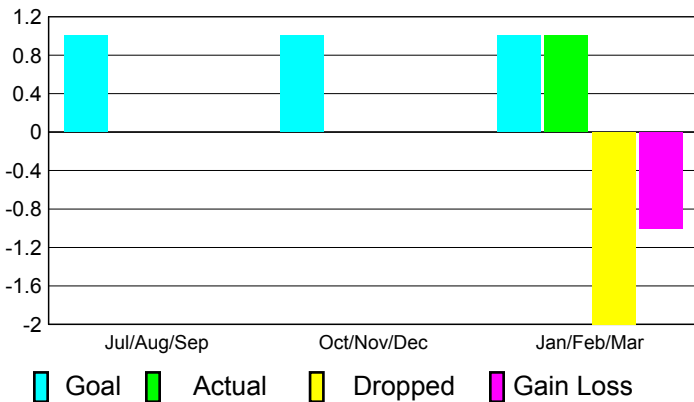

2010-2011 GMT Reports for District (or Undistricted) **District 4 L4**

GMT: **DANA M BIGGS**

Location: **CALIFORNIA**

GMT CA: **1**

CLUBS

**Club Results
2010-2011**

**Clubs
2009-2010**

Month	New Club Goal	Actual New Clubs	Actual Dropped Clubs	Gain/Loss of Clubs	Gain/Loss of Clubs
Jul/Aug/Sep	1	0	0	0	0
Oct/Nov/Dec	1	0	0	0	0
Jan/Feb/Mar	1	1	-2	-1	0
Totals	3	1	-2	-1	0

Club Results 2010-2011

Goal, New, Dropped, Gain/Loss

Comparison of Club Gain/Loss

Current Year Compared to the Previous Year

YTD Status Quo Clubs 2010-2011

Status Quo Clubs Compared to Status Quo Members

MEMBERSHIP