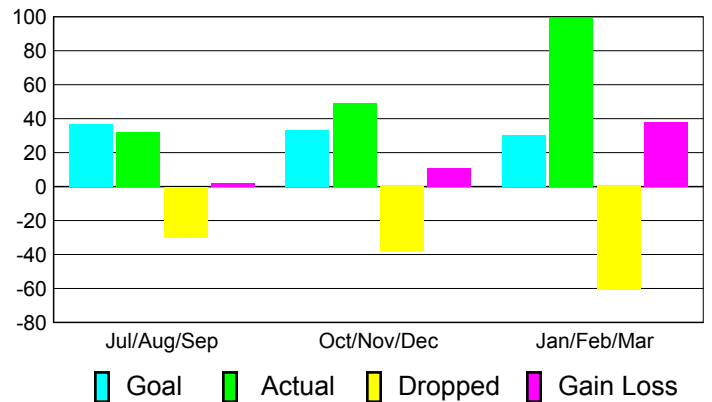

Membership Results 2010-2011

Goal, New, Dropped, Gain/Loss

Comparison of Membership Gain/Loss

Current Year Compared to the Previous Year